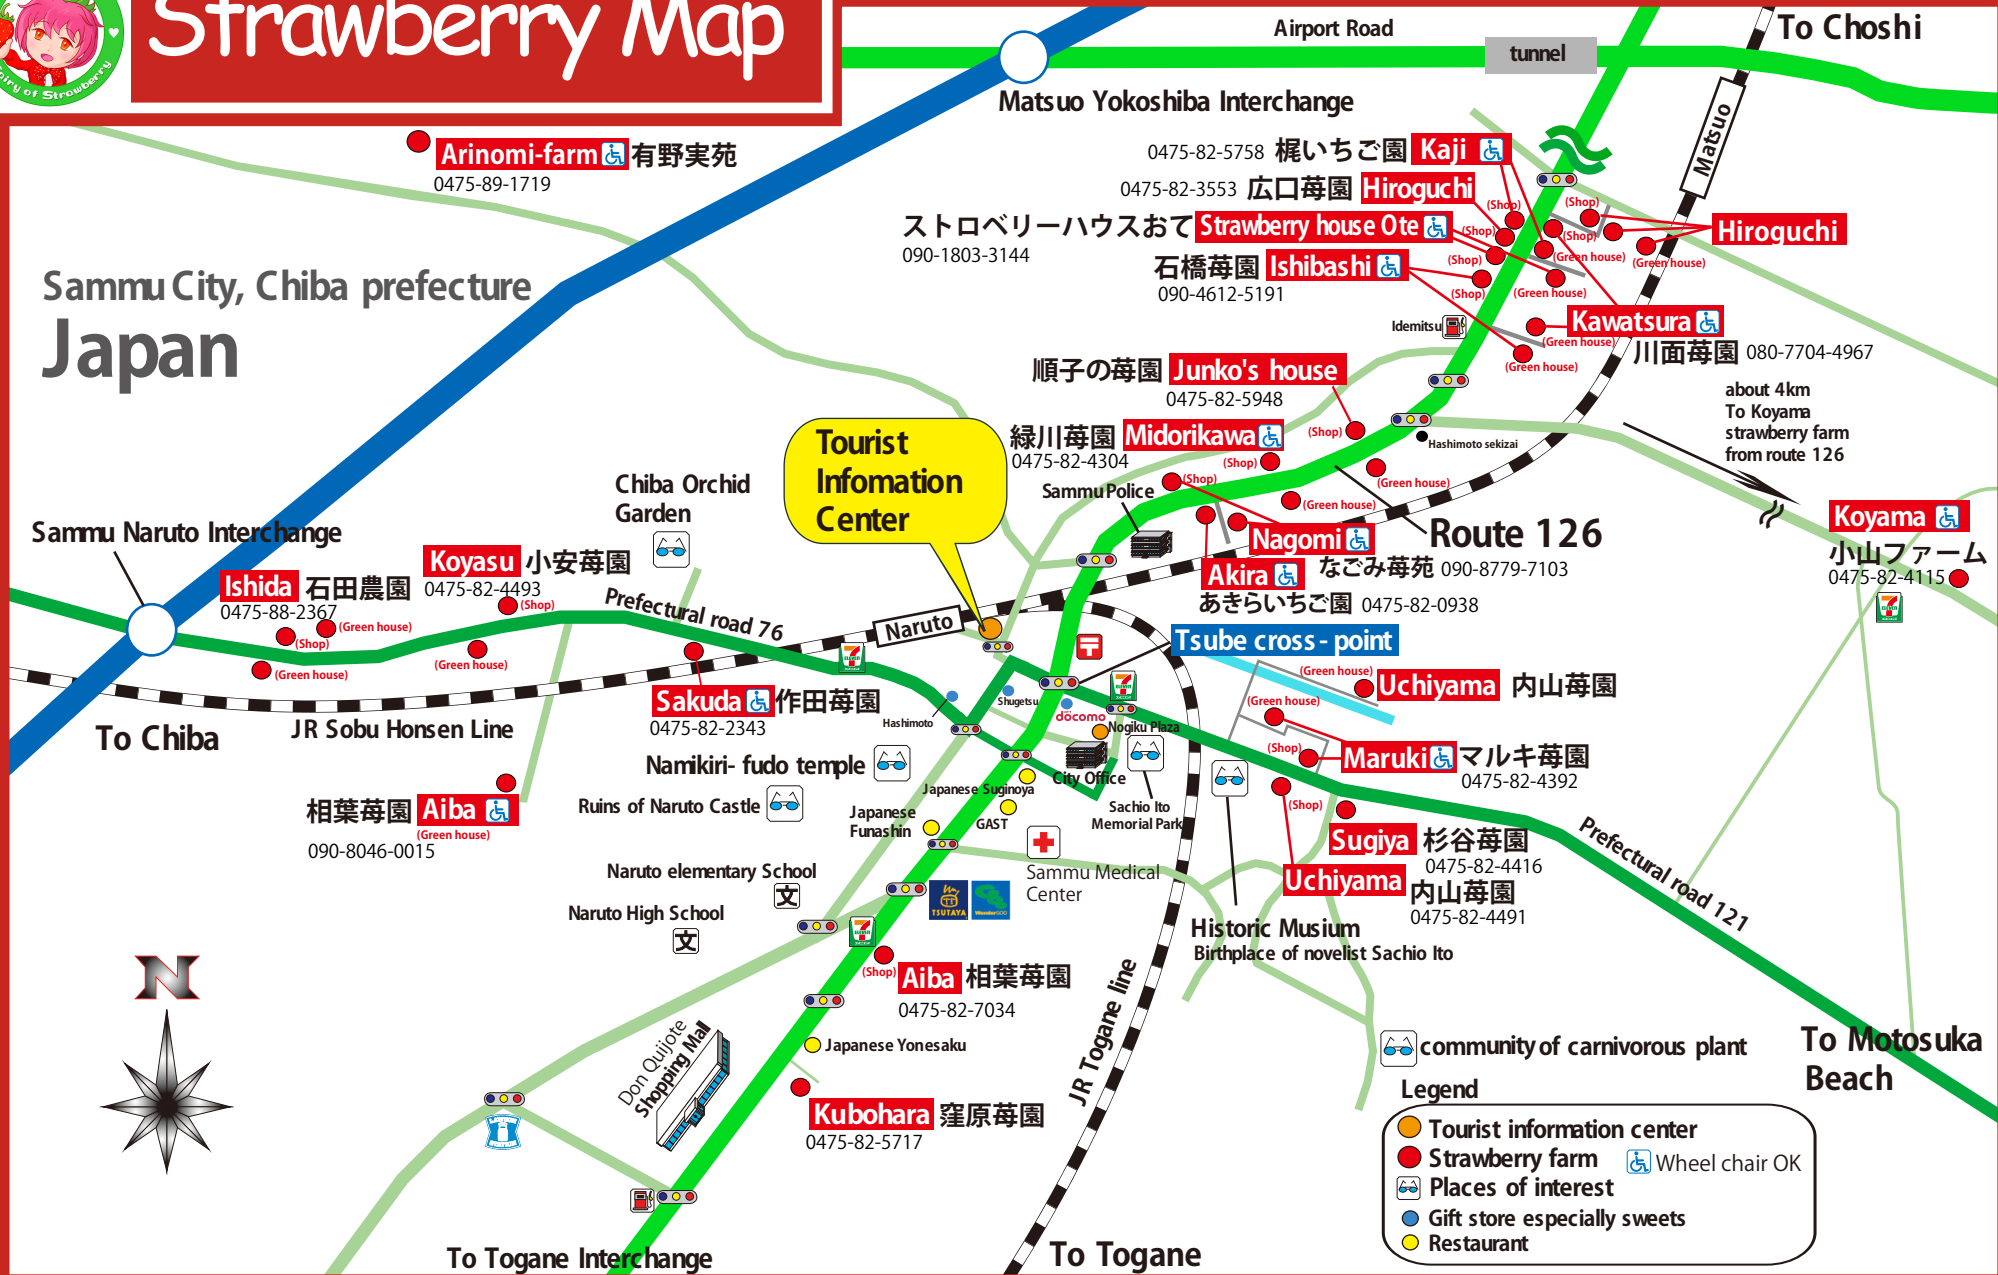

Strawberry Map

Sammu City, Chiba prefecture
Japan

Arinomi-farm 有野実苑
0475-89-1719

0475-82-5758 梶いちご園 **Kaji**
0475-82-3553 広口苺園 **Hiroguchi**
ストロベリーハウスおで **Strawberry house Ote**
090-1803-3144
石橋苺園 **Ishibashi**
090-4612-5191

Sugiya 杉谷苺園 0475-82-4416
Uchiyama 内山苺園 0475-82-4491

Naruto elementary School
Naruto High School

Aiba 相葉苺園
0475-82-7034

Kubohara 窪原苺園
0475-82-5717

community of carnivorous plant
Legend

- Tourist information center
- Strawberry farm
- ♿ Wheel chair OK
- 🏠 Places of interest
- 🍡 Gift store especially sweets
- 🍽 Restaurant